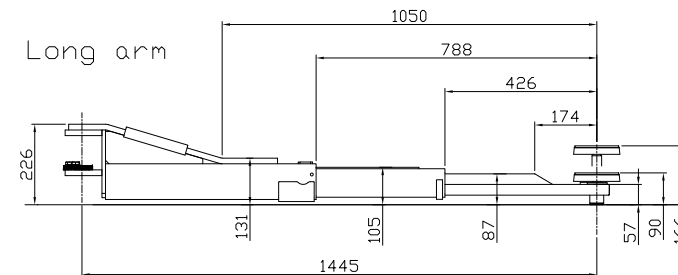

Short arm

Long arm

Date: 090724

Sign: LJE

Scale: 1:30

No. T12546

UPLIFTING COMPANY

AUTOP STENHOJ

Mascot 40 H F
DT/DT Ø50
w/extra control unit
Rev. date: