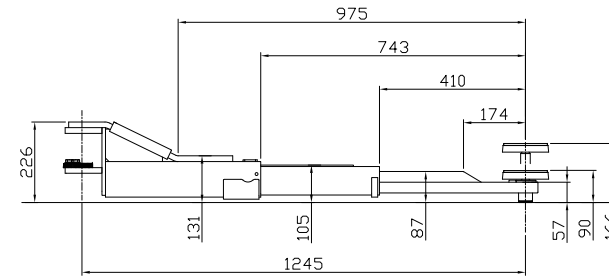

Short arm

Long arm

Date: 090724

Sign: LJE

Scale: 1:30

No. T12546

UPLIFTING COMPANY

AUTOP STENHOJ

Mascot 40 H F
DT/DT Ø50
w/extra control unit
Rev. date: